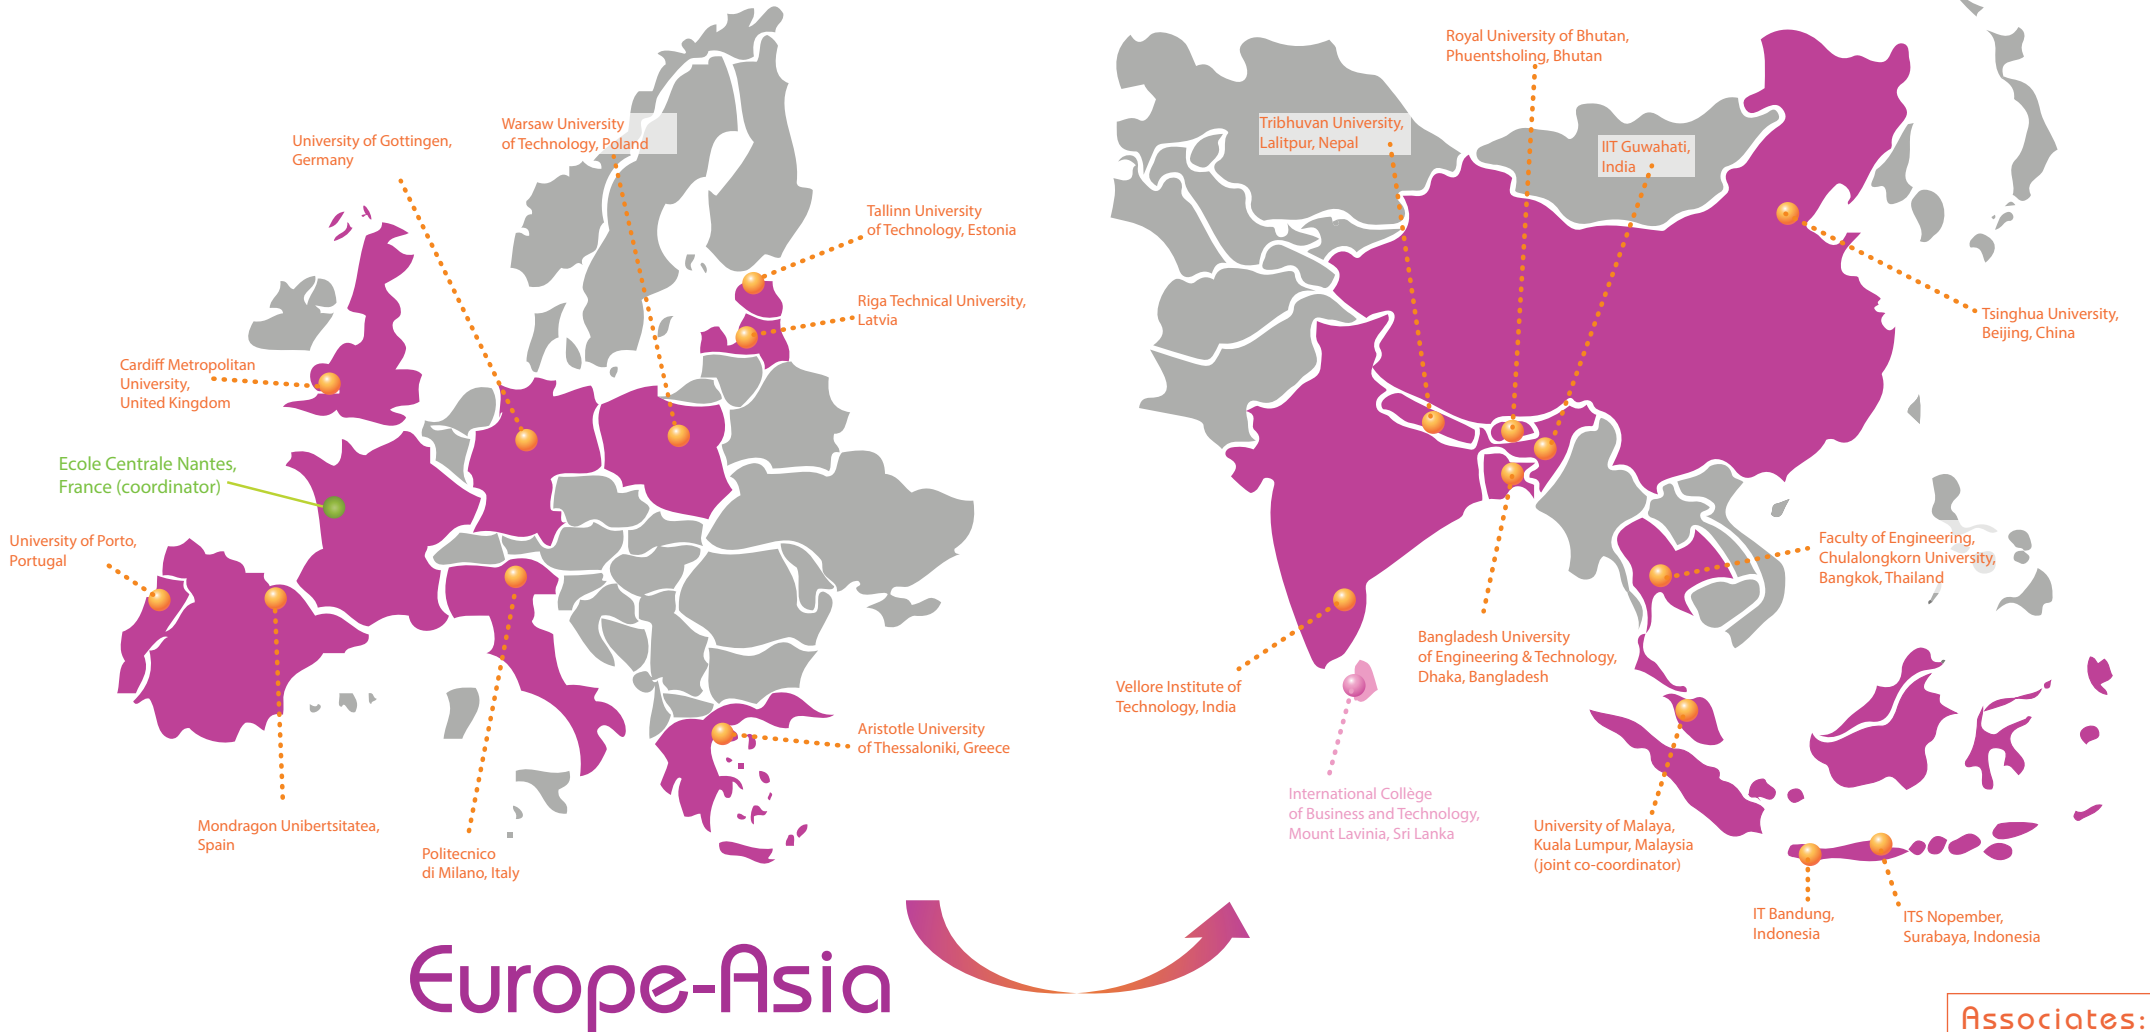

Asia-Europe

130 scholarships

Associates:

Partners:

Interweave

is an Erasmus Mundus Action 2 project coordinated by Ecole Centrale de Nantes which provides funding for student and staff mobility between Europe and Asia.

Widen your scope!

Experiment an international mobility

Interweave

erasmus mundus partnership
asia-europe

Higher Education Network of Excellence

170 scholarships
20 institutions
18 countries
3,05 million euros